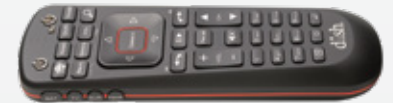

Enhance Your Entertainment WITH THE DISH WALLY® HD RECEIVER

- Watch HD programming on the go with this compact and lightweight receiver
- Remote Finder feature that allows you to find your remote with the touch of a button
- No long-term commitment with DISH Pay As You Go Programming
- Crystal-clear HD channels without a Wi-Fi connection

DISH Wally

Wi-Fi Adapter

Connect your Wally to a mobile hot spot or available wireless data connection to stream videos or use your favorite apps.

Over-The-Air Tuner

View over-the-air local channels in your Wally program guide.

Wally RF Remote

Change channels up to 200ft away through walls and obstructions.

Bluetooth Adapter

Enables wireless audio connection to Bluetooth speakers and headphones.

iHip Side Swipe Bluetooth Headphones